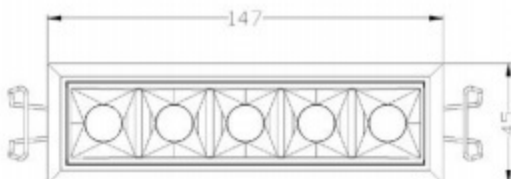

## Specifications

Input Power	10W
Input Voltage:	100-277V AC, 50/60HZ
Lumen	650-700LM
Halogen Equivalent	70W
Efficiency	65LM/W
CRI	>90Ra
Power Factor	>0.9
LED Chip	SMD3030
Beam Angle	15° / 30° / 45°
Color Temperature	2700-6500K
Dimension	147*45*49mm
Cutout Size	139*36mm
Dimming	Triac dimming 10-100%
Approved Locations	Insulated ceilings
Air Tight	Yes
Lamp Life	70% light output at 50000hrs
Certification	ETL , cETL,
Warranty	5 years
Qty/ Ctn	20pcs/ ctn
Ctn Size	
Gross Weight	

## Dimension Drawing

Unit: mm