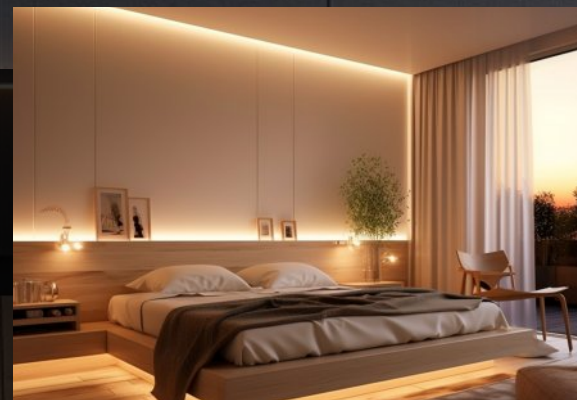

INDOOR LED FLEXIBLE STRIP 6394 MINI 4.5MM MILKY SERIES

B E T T E R L I G H T I N G C O N S I S T E N C Y

NO VOLTAGE DROP

24.6 feet ultra-long connection with no voltage drop,
No brightness difference from head to end

SOFT LIGHT

Better lighting consistency, no light dots

SMOOTH LINE STRIP

No solder joints on PCB board. Elegant and clean design.

ULTRA-NARROW

Suitable for indoor applications, tight spaces, and intricate designs.

4.5mm

3mm

APPLICATION

Widely used in hotels, shopping malls, furniture, cabinets, shelf, as decoration lighting, direct lighting or indirect lighting.

SPECIFICATIONS

Model	CCT	Lumens (lm/ft)	LEDs/m	Rated Watt	Lumen (lm/W)	LED Type	Beam Angle	CRI	Voltage (V DC)	Max. Length	Cutting Points	PCB Width	Reel Length	Compatible Dimming Methods	IP
6394-30K-24V-CRI90-Milky-4.5mm	3000K	198	280	2.2W/ft	90	2219	130	90	24	24.6ft (7.5m)	1.97in (50mm)	0.18in (4.5mm)	16.4ft(5m)	PWM	40
6394-30K-24V-CRI90-Milky-50-4.5mm	3000K	198											49.2ft(15m)		