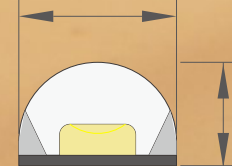

SOFT LIGHT

Better lighting consistency, no light dots

SMOOTH LINE STRIP

No solder joints on PCB board. Elegant and clean design.

ULTRA-NARROW

Suitable for indoor applications, tight spaces, and intricate designs.

4.5mm

3mm

APPLICATION

Widely used in hotels, shopping malls, furniture, cabinets, shelf, as decoration lighting, direct lighting or indirect lighting.

SPECIFICATIONS

Model	CCT	Lumens (lm/ft)	LEDs/m	Rated Watt	Lumen (lm/W)	LED Type	Beam Angle	CRI	Voltage (V DC)	Max. Length	Cutting Points	PCB Width	Reel Length	Compatible Dimming Methods	IP
6394-30K-24V-CRI90-Milky-4.5mm	3000K	198	280	2.2W/ft	90	2219	130	90	24	24.6ft (7.5m)	1.97in (50mm)	0.18in (4.5mm)	16.4ft(5m)	PWM	40
6394-30K-24V-CRI90-Milky-50-4.5mm	3000K	198											49.2ft(15m)		