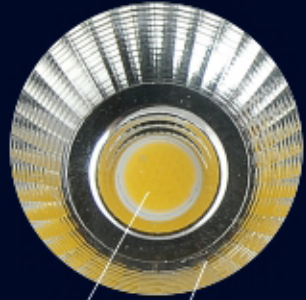

LED Garden Light

CREE COB with high efficiency reflector

DC12V Driver inside

angle adjustable

stainless screw

Item No	1741
LED Power	20W
Total Power	21.5W
Input Voltage	DC12V
LED Efficiency	100-110LM/W
Luminous Flux Output	1850lm-1950lm
CCT	3000K-6500K
Operating Temperature	-10~50° C
Storage Temperature	25°C
Product Size	Ø130*157mm
Cut-out	/
Material	Aluminum Alloy
Color	Black / Grey
Beam Angle	15° / 24° / 38° / 60°
CRI	≥75
IP Rate	IP65
LED Spec. LED	COB
LED Brand	CREE OR EPISTAR
Life Span	30000 hours
Guarantee	3years
Packaging	16 pcs/ctn
	17.8 kg/ctn
	61.5*33.5*24.5 cm/ctn

PHOTOMETRIC TEST REPORT